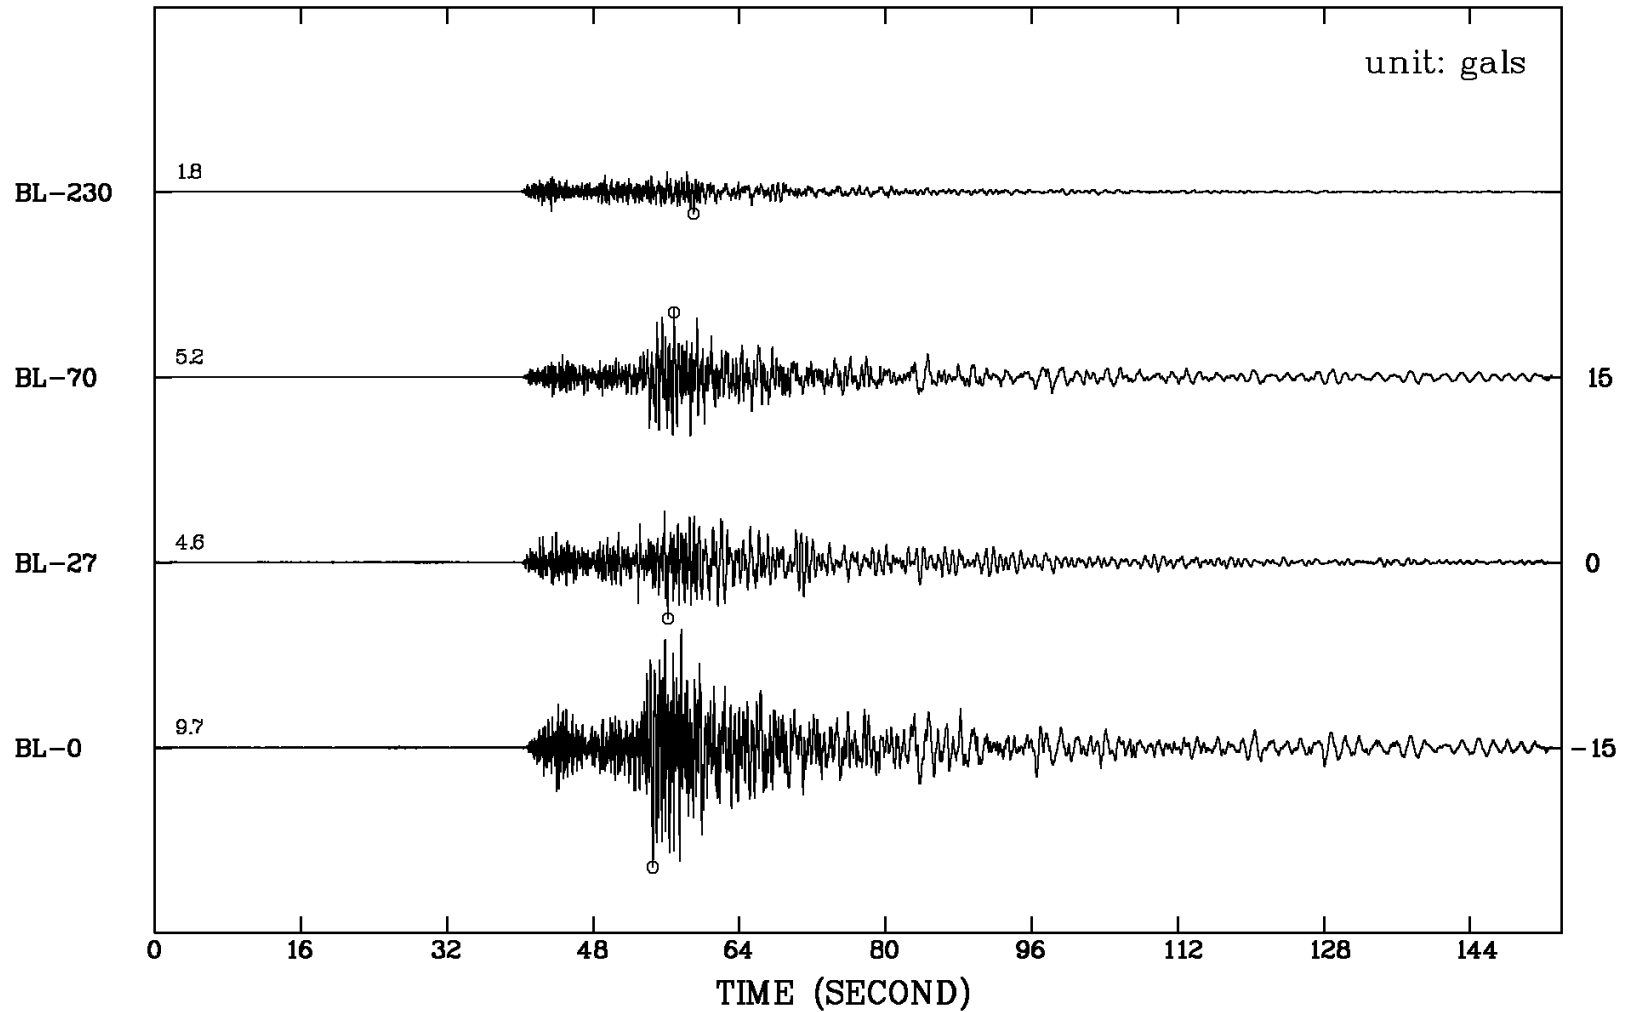

The particle accelerations recorded by the TBDA on EQ201206092059 EW

The particle accelerations recorded by the TBDA on EQ201206092059 EW

The particle accelerations recorded by the TBDA on EQ201206092100 EW

The particle accelerations recorded by the TBDA on EQ201206092100 EW