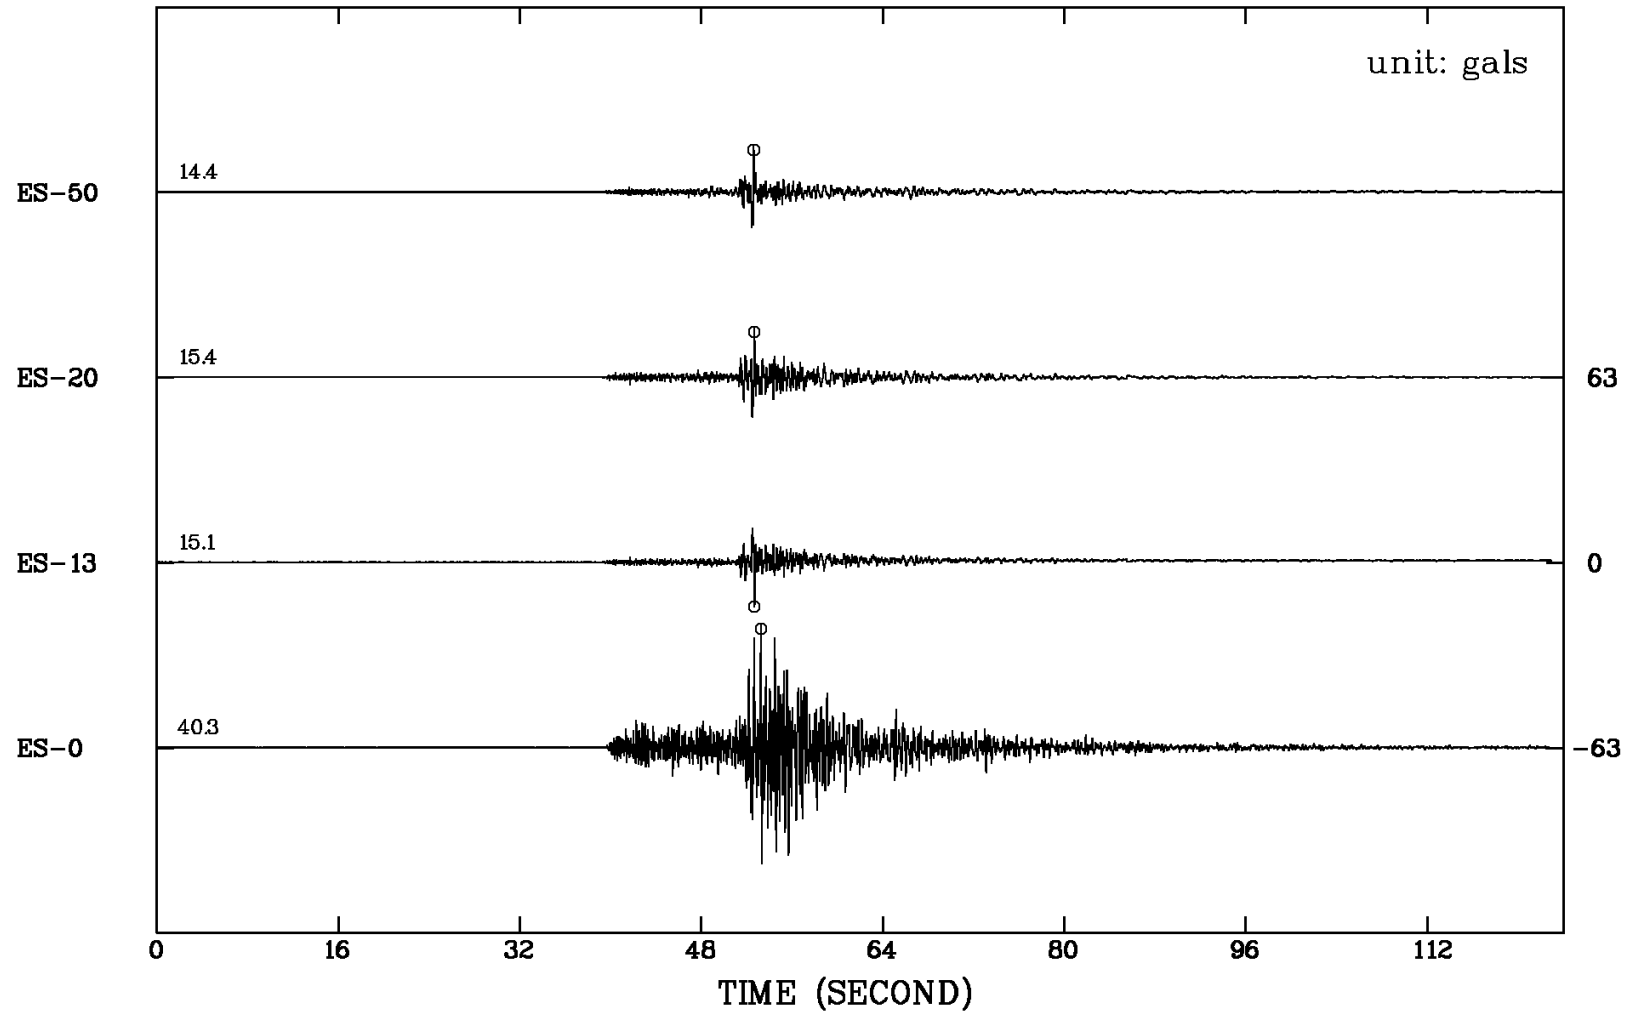

The particle accelerations recorded by the TBDA on EQ201206092059 EW

The particle accelerations recorded by the TBDA on EQ201206092059 EW

The particle accelerations recorded by the TBDA on EQ201206092100 EW

The particle accelerations recorded by the TBDA on EQ201206092100 EW