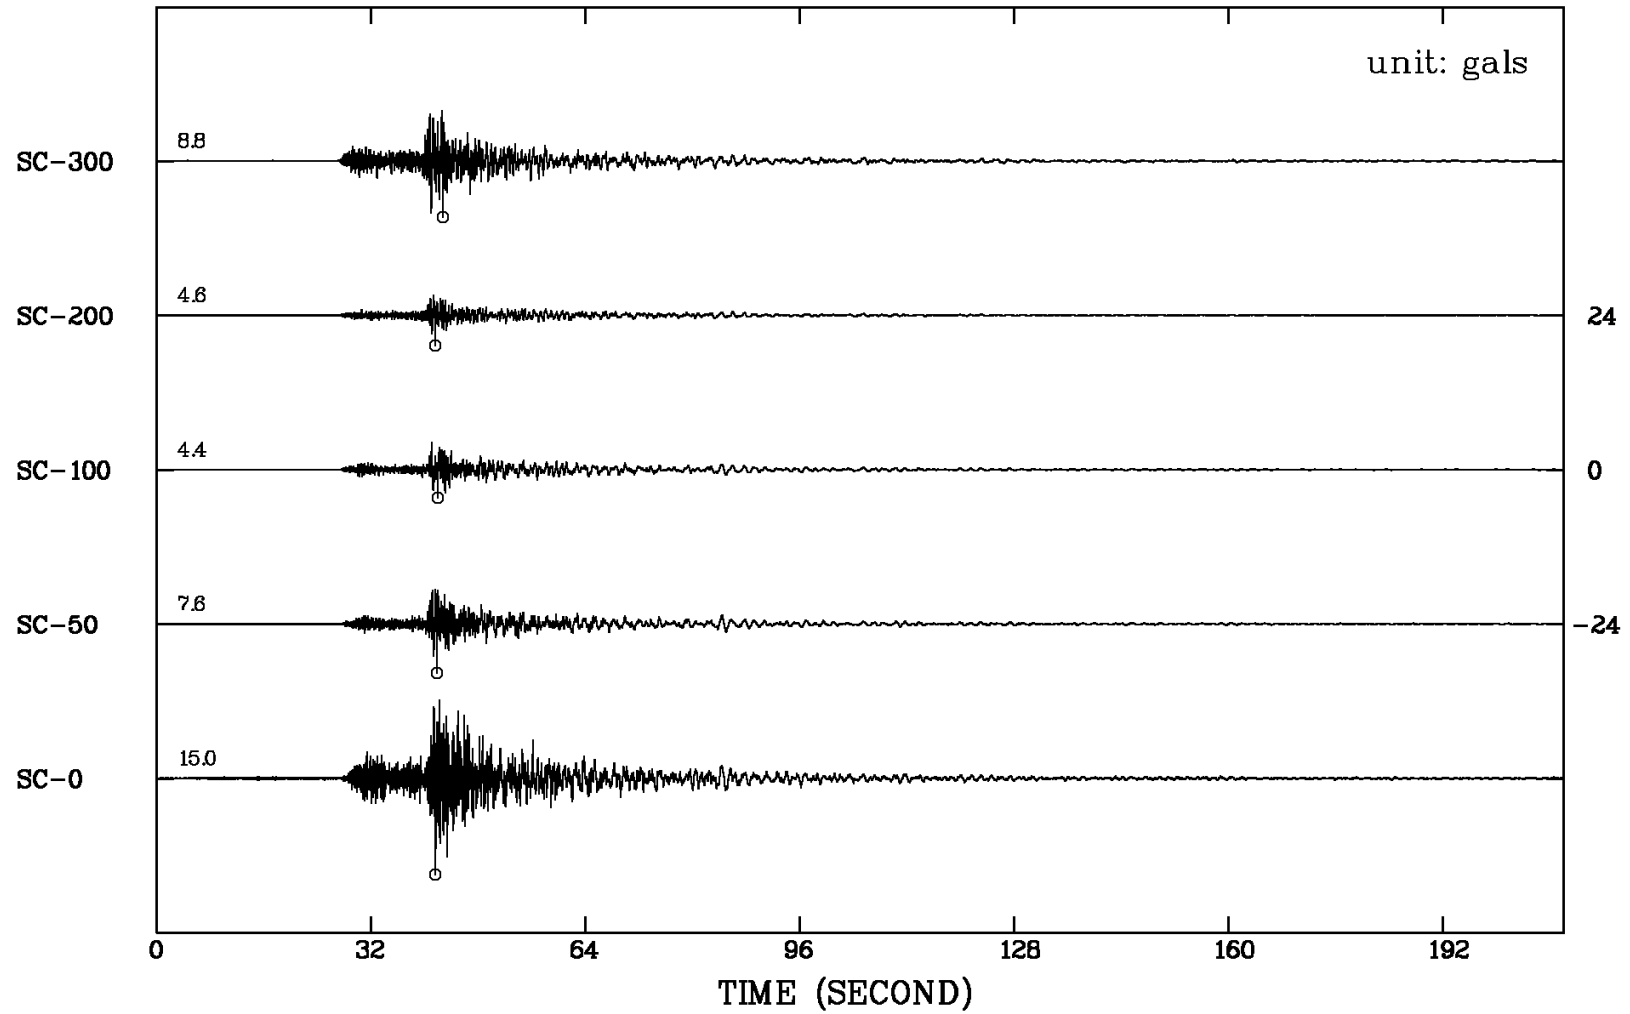

The particle accelerations recorded by the TBDA on EQ201206092059 EW

The particle accelerations recorded by the TBDA on EQ201206092059 EW

The particle accelerations recorded by the TBDA on EQ201206092100 EW

The particle accelerations recorded by the TBDA on EQ201206092100 EW