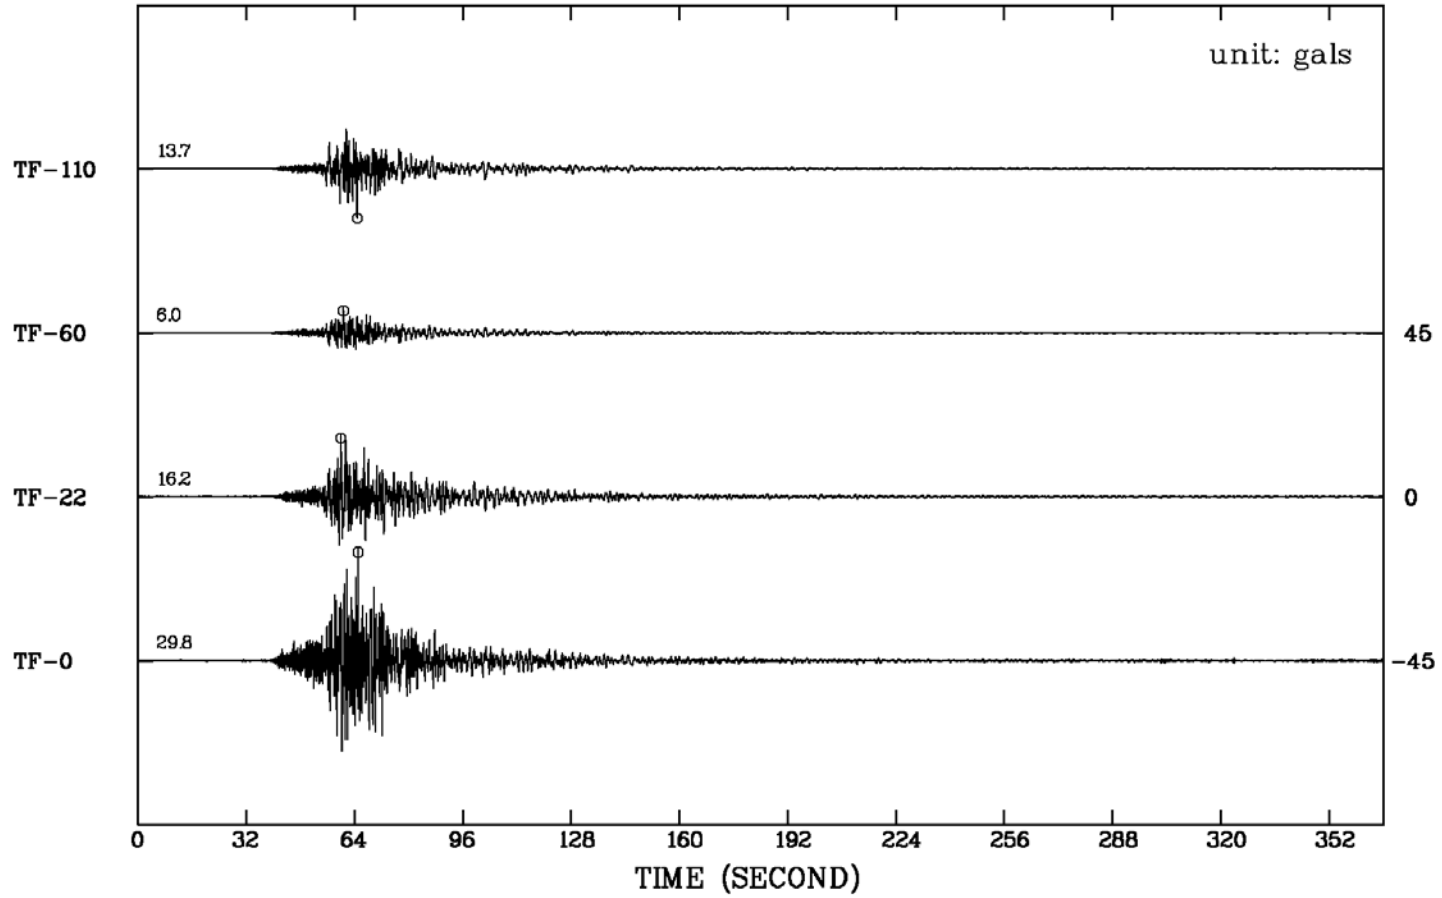

The particle accelerations recorded by the TBDA on EQ200912191302 EW

The particle accelerations recorded by the TBDA on EQ200912191302 EW

The particle accelerations recorded by the TBDA on EQ200912191301 EW

The particle accelerations recorded by the TBDA on EQ200912191302 EW

The particle accelerations recorded by the TBDA on EQ200912191302 EW