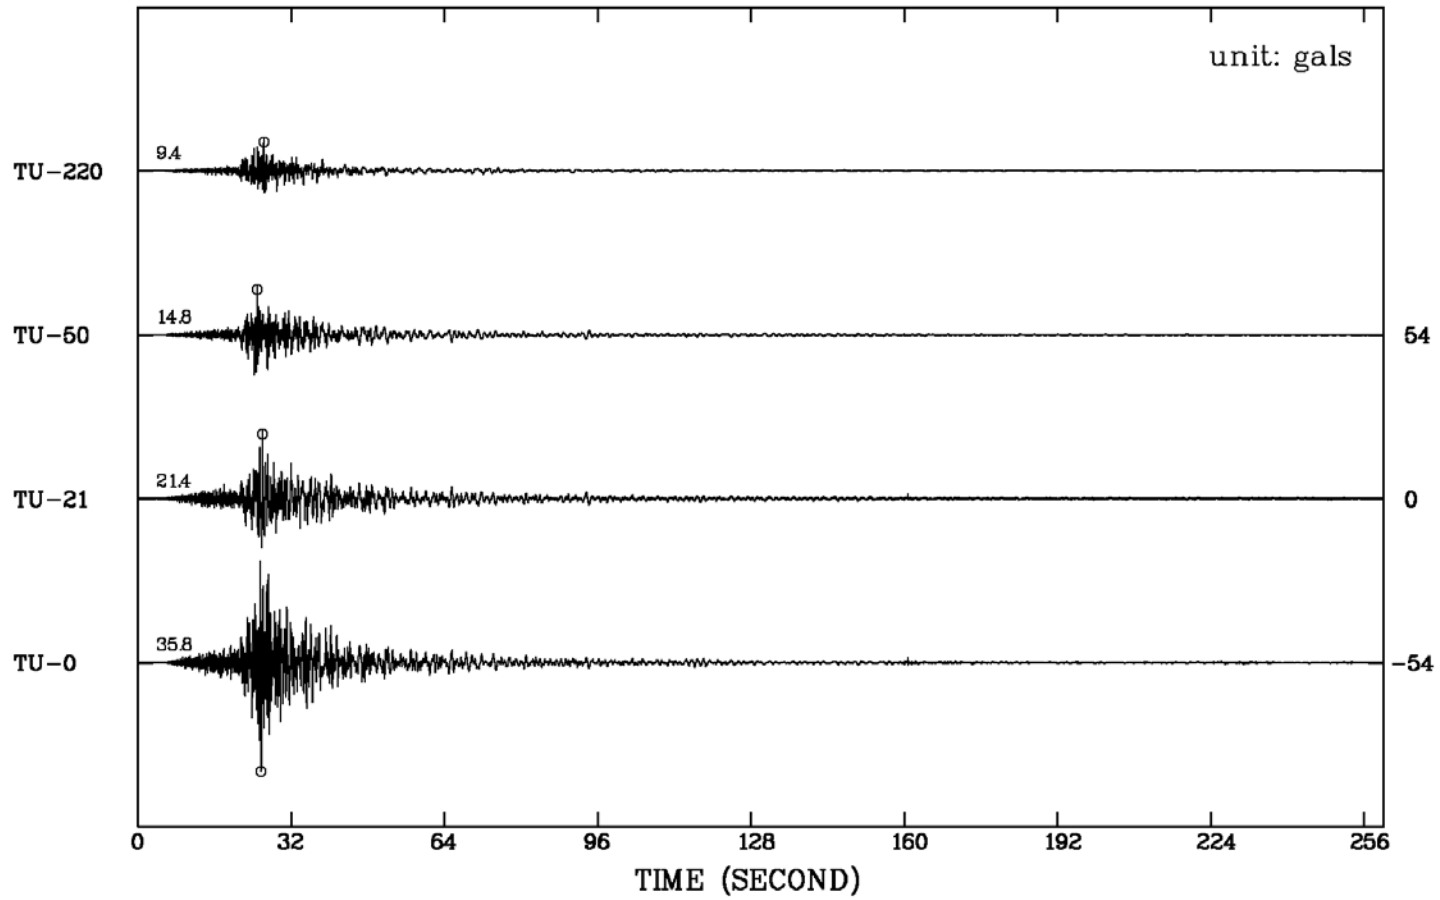

The particle accelerations recorded by the TBDA on EQ200912191302 EW

The particle accelerations recorded by the TBDA on EQ200912191302 EW

The particle accelerations recorded by the TBDA on EQ200912191301 EW

The particle accelerations recorded by the TBDA on EQ200912191302 EW

The particle accelerations recorded by the TBDA on EQ200912191302 EW