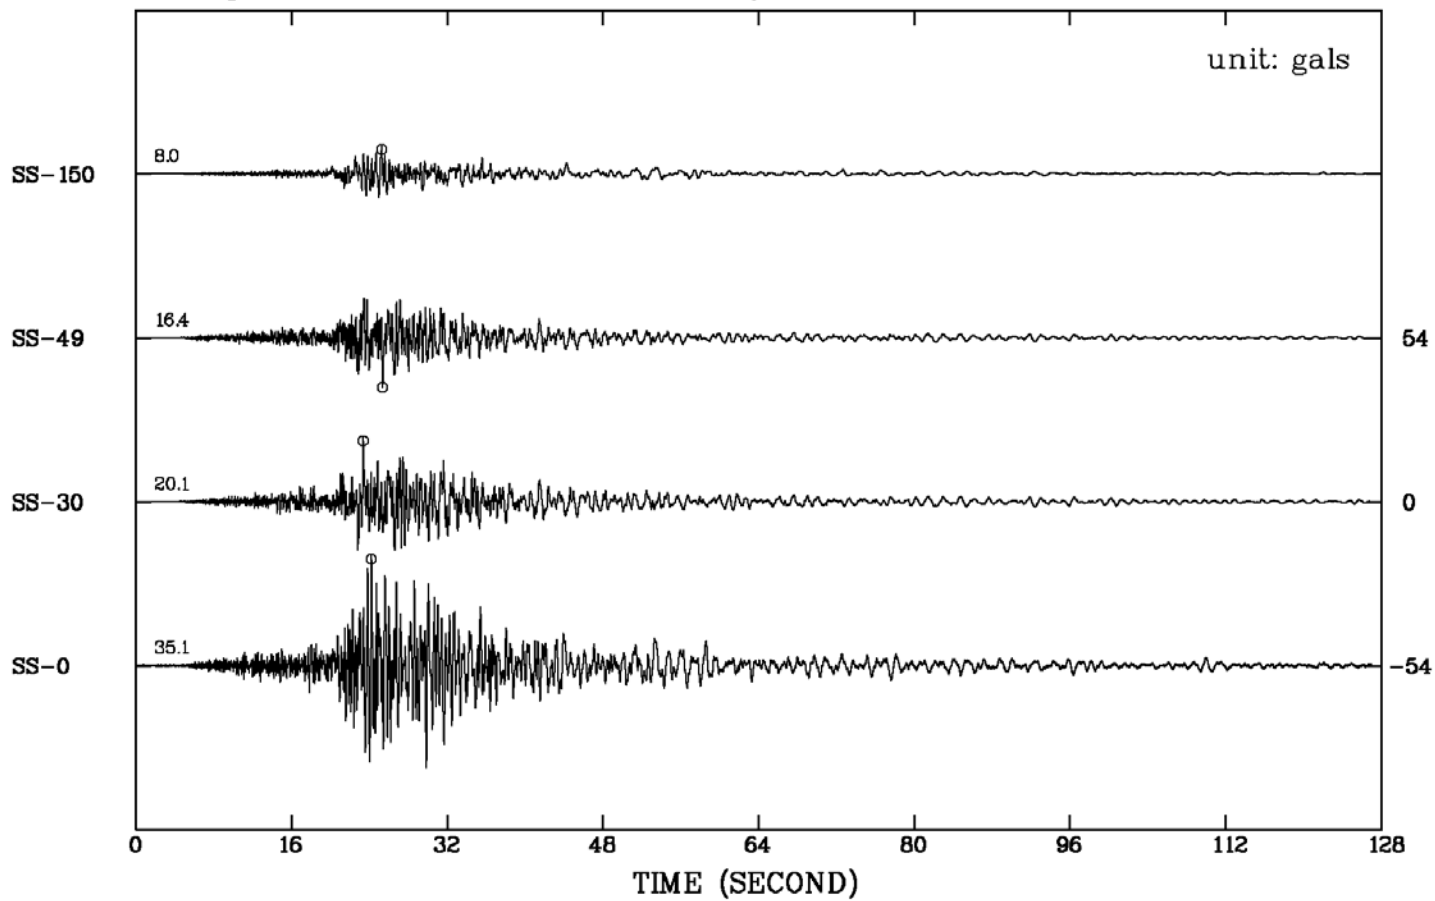

The particle accelerations recorded by the TBDA on EQ200912191302 EW

The particle accelerations recorded by the TBDA on EQ200912191302 EW

The particle accelerations recorded by the TBDA on EQ200912191301 EW

The particle accelerations recorded by the TBDA on EQ200912191302 EW

The particle accelerations recorded by the TBDA on EQ200912191302 EW