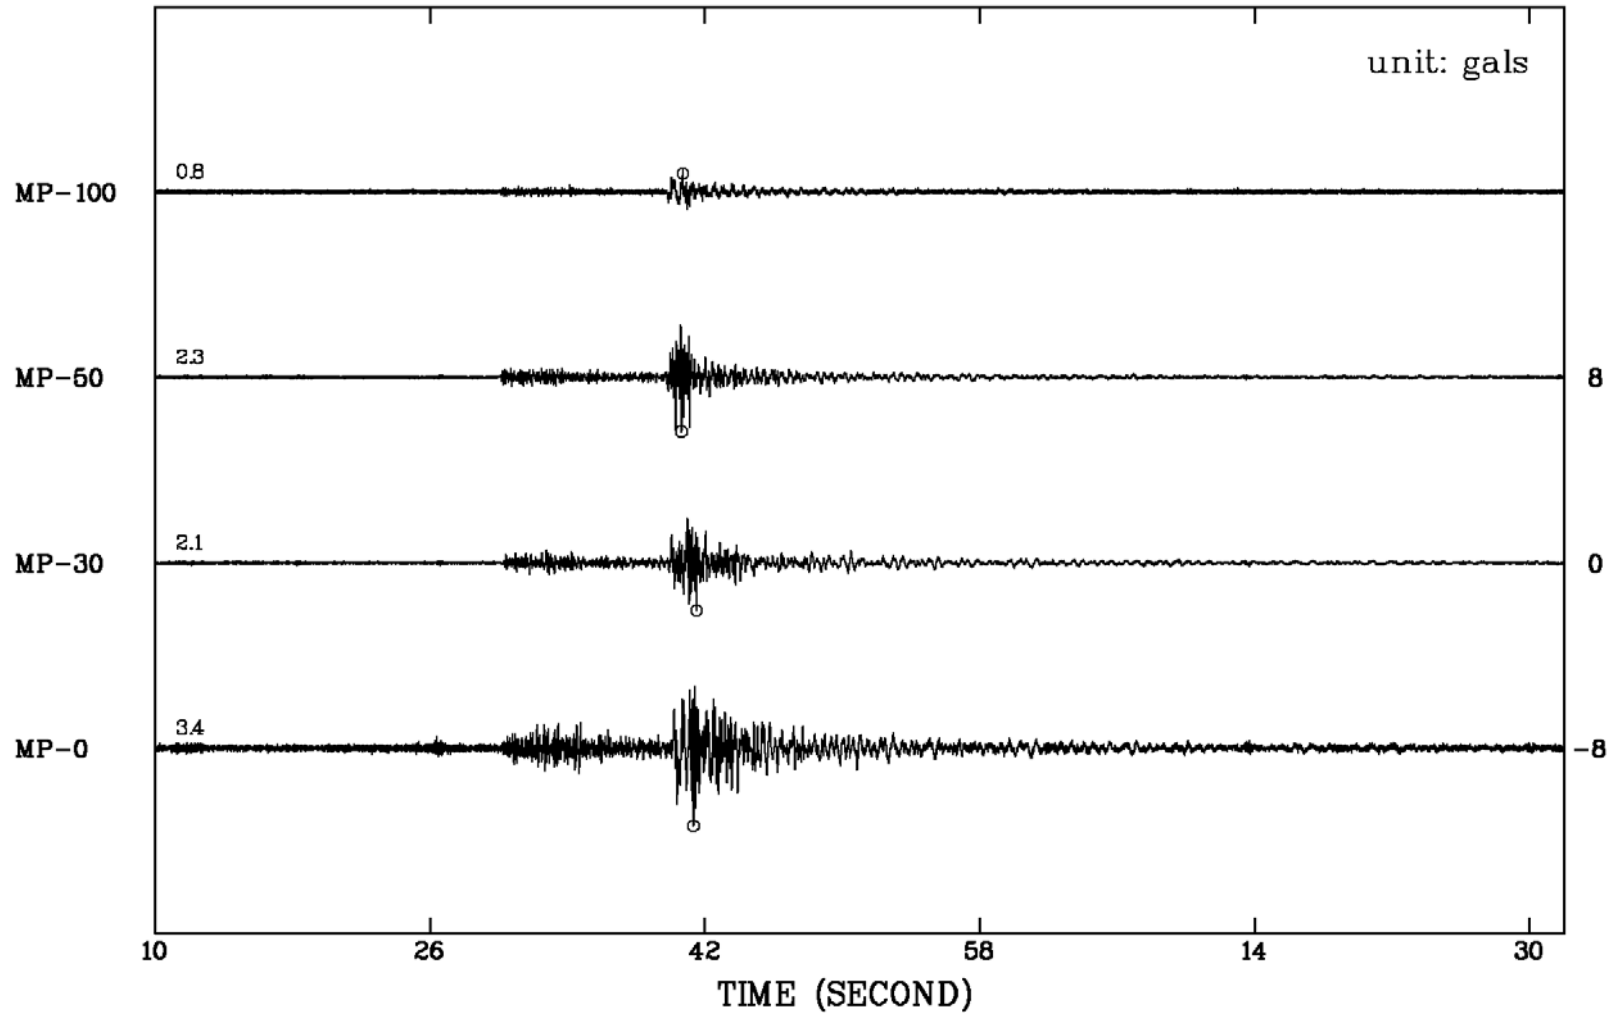

The particle accelerations recorded by the TBDA on EQ200408302322 EW

The particle accelerations recorded by the TBDA on EQ200408302322 EW

The particle accelerations recorded by the TBDA on EQ200408302322 EW