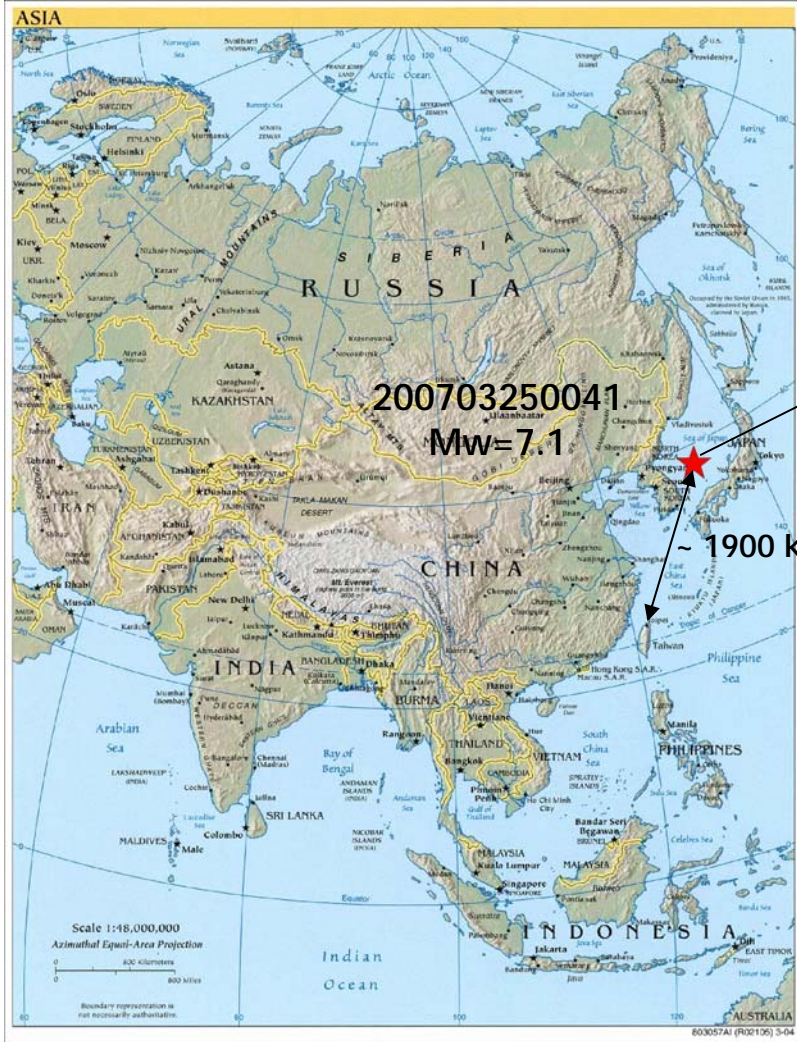

Earthquake Information

European-Mediterranean Seismological Centre

Magnitude **Mw 7.2**
Region **VANUATU**
Date time **2007-03-25 at 00:40:01.7 UTC**
Location **20.59 S ; 169.3 E**
Depth **40 km**

Magnitude **Mw 7.1**
Region **NEAR WEST COAST OF HONSHU, JAPAN**
Date time **2007-03-25 at 00:41:57.9 UTC**
Location **37.61 N ; 136.52 E**
Depth **10 km**

Physical map of the world, June 2003

The particle velocities recorded at Daan downhole site with a depth of 90 meters.