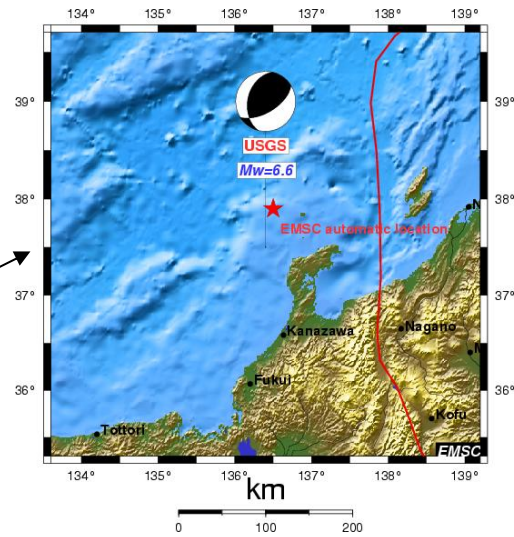

Earthquake Information

European-Mediterranean Seismological Centre

Magnitude **Mw 7.2**
Region **VANUATU**
Date time **2007-03-25 at 00:40:01.7 UTC**
Location **20.59 S ; 169.3 E**
Depth **40 km**

Magnitude **Mw 7.1**
Region **NEAR WEST COAST OF HONSHU, JAPAN**
Date time **2007-03-25 at 00:41:57.9 UTC**
Location **37.61 N ; 136.52 E**
Depth **10 km**

Physical map of the world, June 2003

The particle velocities recorded at Daan downhole site with a depth of 90 meters.