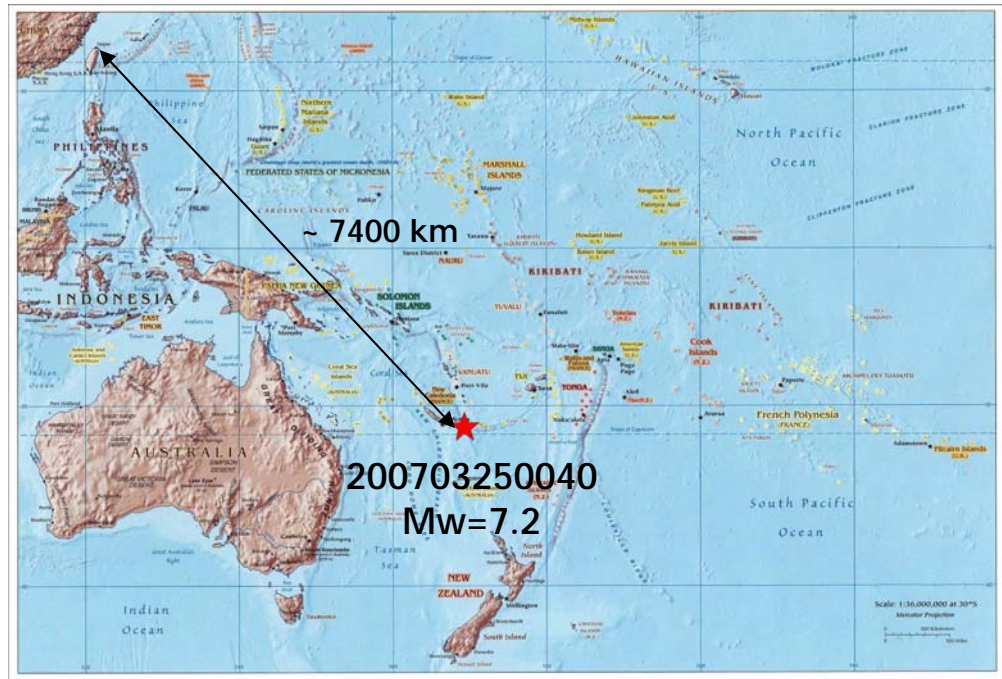

Earthquake Information

European-Mediterranean Seismological Centre

Magnitude **Mw 7.2**
Region **VANUATU**
Date time **2007-03-25 at 00:40:01.7 UTC**
Location **20.59 S ; 169.3 E**
Depth **40 km**

Magnitude **Mw 7.1**
Region **NEAR WEST COAST OF HONSHU, JAPAN**
Date time **2007-03-25 at 00:41:57.9 UTC**
Location **37.61 N ; 136.52 E**
Depth **10 km**

Physical map of the world, June 2003

The particle velocities recorded at Daan downhole site with a depth of 90 meters.