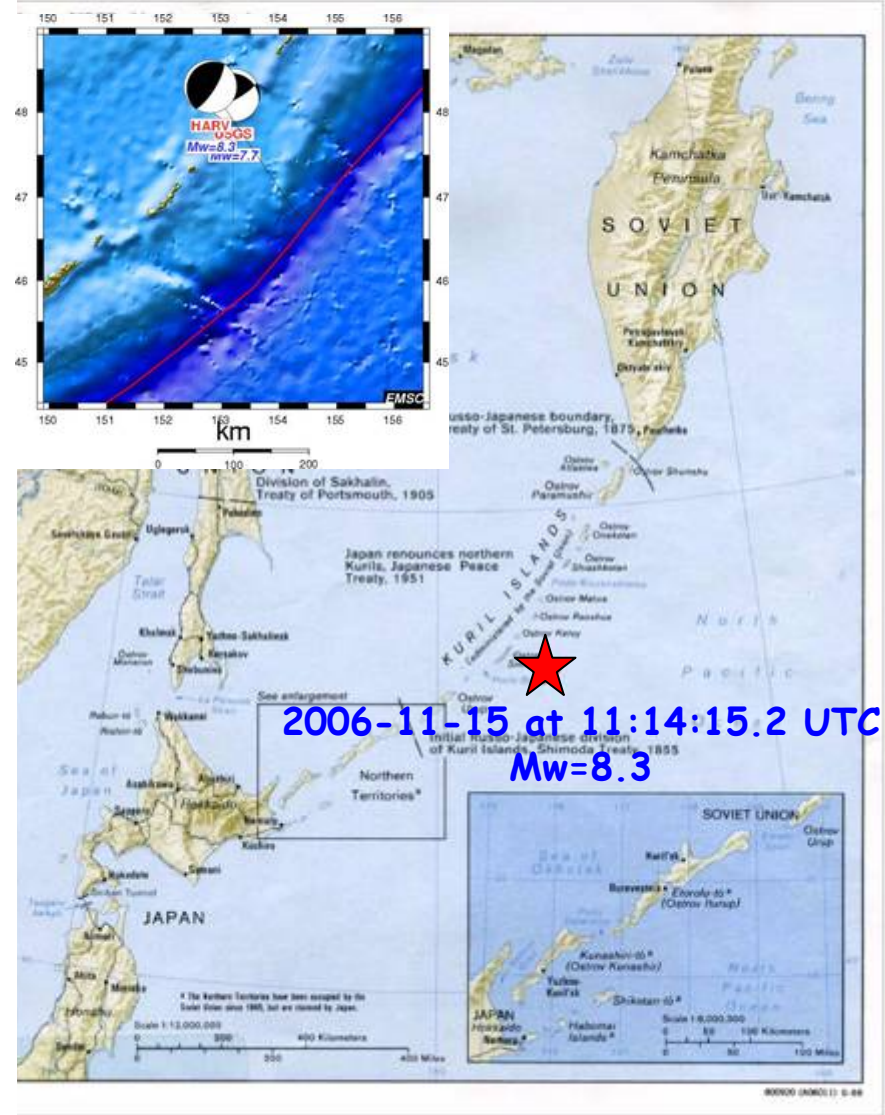

## Parameters

Magnitude **Mw 8.3**

Region **KURIL ISLANDS**

Date **2006-11-15 at 11:14:15.2 UTC**  
time

Location **46.66 N ; 153.35 E**

Depth **30 km**

Distances  
802 km SW Petropavlovsk-kamchatskiy (pop 187,282 ; local time 23:14 2006-11-15)  
715 km NE Nemuro (pop 31,223 ; local time 20:14 2006-11-15)  
406 km NE Sentyabrskiy (pop 3,071 ; local time 22:14 2006-11-15)

# The particle velocities recorded by downhole site at Daan Park

Del ▲  
Inv ▼

Del ▲  
Inv ▼

Del ▲  
Inv ▼

Page created by W. G. Huang