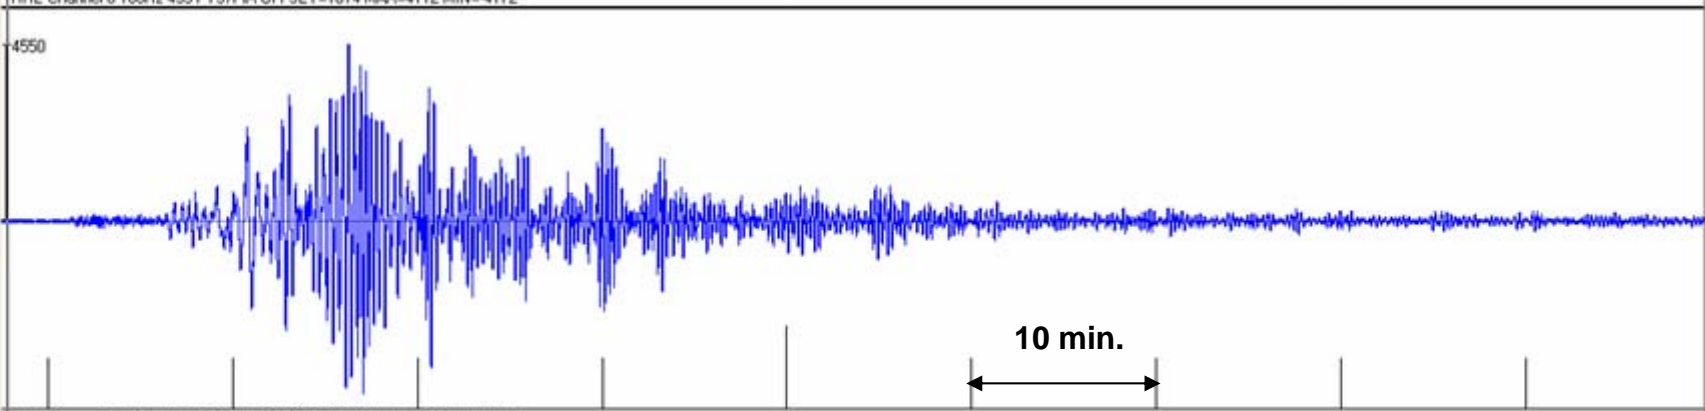

## Parameters

Magnitude **Mw 8.3**

Region **KURIL ISLANDS**

Date **2006-11-15 at 11:14:15.2 UTC**  
time

Location **46.66 N ; 153.35 E**

Depth **30 km**

Distances  
802 km SW Petropavlovsk-kamchatskiy (pop 187,282 ; local time 23:14 2006-11-15)  
715 km NE Nemuro (pop 31,223 ; local time 20:14 2006-11-15)  
406 km NE Sentyabrskiy (pop 3,071 ; local time 22:14 2006-11-15)

# The particle velocities recorded by downhole site at Daan Park

Del ▲  
Inv ▼

Del ▲  
Inv ▼

Del ▲  
Inv ▼

Page created by W. G. Huang