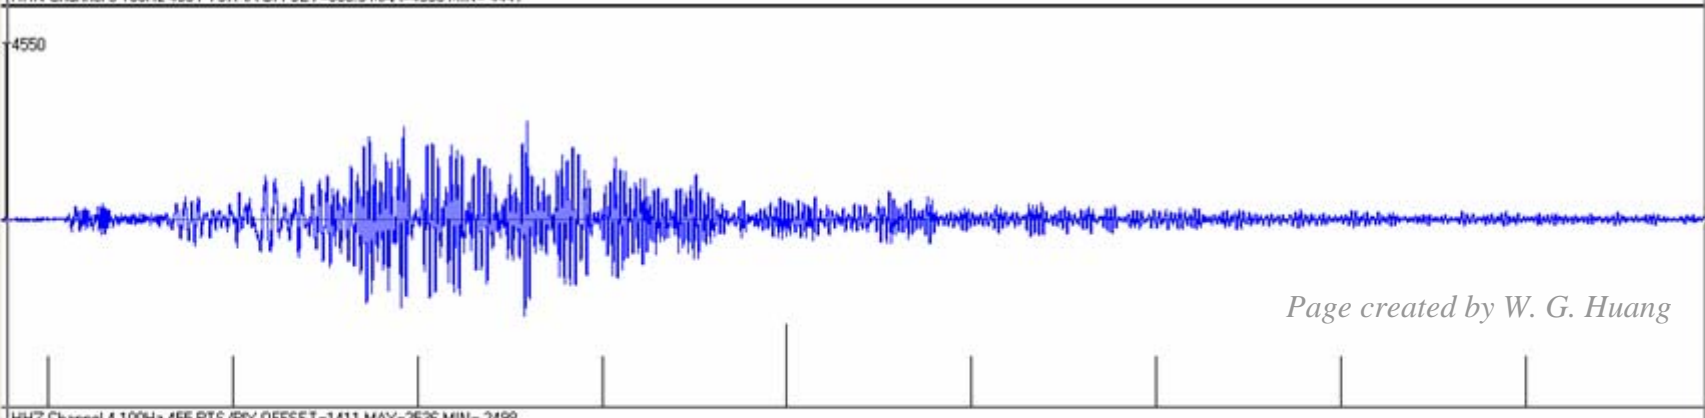

## Parameters

Magnitude **Mw 8.3**

Region **KURIL ISLANDS**

Date **2006-11-15 at 11:14:15.2 UTC**  
time

Location **46.66 N ; 153.35 E**

Depth **30 km**

Distances  
802 km SW Petropavlovsk-kamchatskiy (pop 187,282 ; local time 23:14 2006-11-15)  
715 km NE Nemuro (pop 31,223 ; local time 20:14 2006-11-15)  
406 km NE Sentyabrskiy (pop 3,071 ; local time 22:14 2006-11-15)

# The particle velocities recorded by downhole site at Daan Park

Del ▲  
Inv ▼

Del ▲  
Inv ▼

Del ▲  
Inv ▼

Page created by W. G. Huang