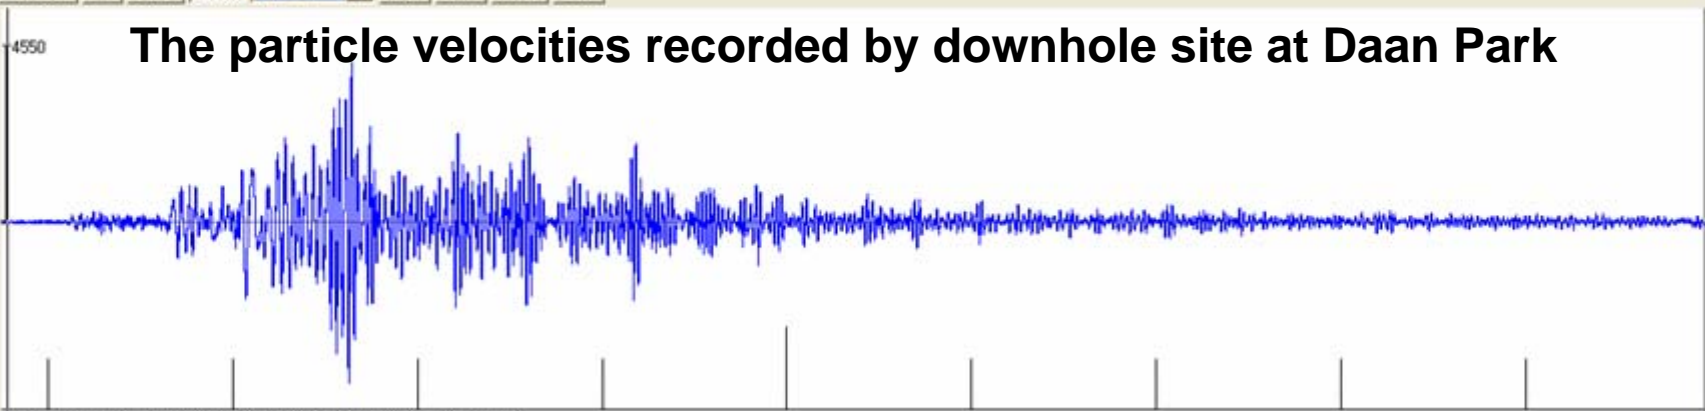

## Parameters

Magnitude **Mw 8.3**

Region **KURIL ISLANDS**

Date **2006-11-15 at 11:14:15.2 UTC**  
time

Location **46.66 N ; 153.35 E**

Depth **30 km**

Distances  
802 km SW Petropavlovsk-kamchatskiy (pop 187,282 ; local time 23:14 2006-11-15)  
715 km NE Nemuro (pop 31,223 ; local time 20:14 2006-11-15)  
406 km NE Sentyabrskiy (pop 3,071 ; local time 22:14 2006-11-15)

# The particle velocities recorded by downhole site at Daan Park

Del ▲  
Inv ▼

Del ▲  
Inv ▼

Del ▲  
Inv ▼

Page created by W. G. Huang